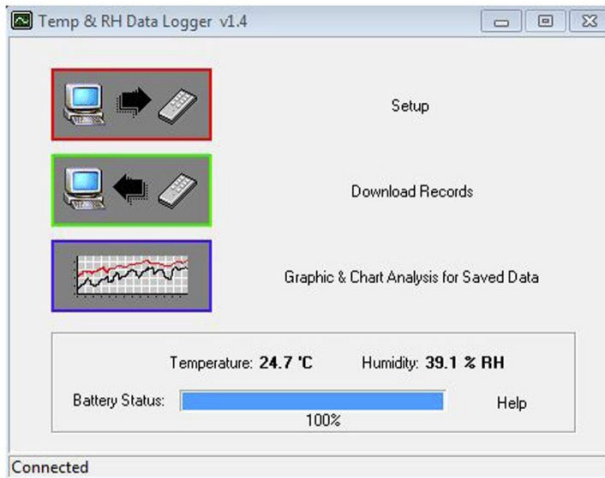

A	B	C	D	E	F	G
1	Product Name:Temp & RH Data Logger						
2	Description:Logger Record Data File.						
3	Date & Time format:Time/Month/Date/Year						
4	Start Date&Time:11:12:00AM 09/05/2013						
5	End Date&Time:11:12:15AM 09/05/2013						
6	Interval:5 seconds						
7	Record Count:4						
8	Temp Alarm High:70 °C						
9	Temp Alarm Low:20 °C						
10	Humi Alarm High:90 %						
11	Humi Alarm Low:20 %						
12							
13	no	time	date	temp	talarm	humi	halarm
14		1	11:12:00AM	09/05/2013	25.1	44.3	
15		2	11:12:05AM	09/05/2013	25.2	41.3	
16		3	11:12:10AM	09/05/2013	25.1	41.7	
17		4	11:12:15AM	09/05/2013	25.1	43.2	
18							
19