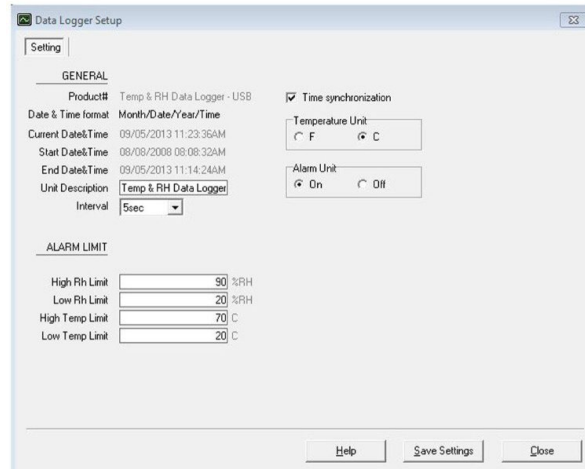

A	B	C	D	E	F	G
1	Product Name:Temp & RH Data Logger						
2	Description:Logger Record Data File.						
3	Date & Time format:Time/Month/Date/Year						
4	Start Date&Time:11:12:00AM 09/05/2013						
5	End Date&Time:11:12:15AM 09/05/2013						
6	Interval:5 seconds						
7	Record Count:4						
8	Temp Alarm High:70 °C						
9	Temp Alarm Low:20 °C						
10	Humi Alarm High:90 %						
11	Humi Alarm Low:20 %						
12							
13	no	time	date	temp	talarm	humi	halarm
14		1	11:12:00AM	09/05/2013	25.1	44.3	
15		2	11:12:05AM	09/05/2013	25.2	41.3	
16		3	11:12:10AM	09/05/2013	25.1	41.7	
17		4	11:12:15AM	09/05/2013	25.1	43.2	
18							
19