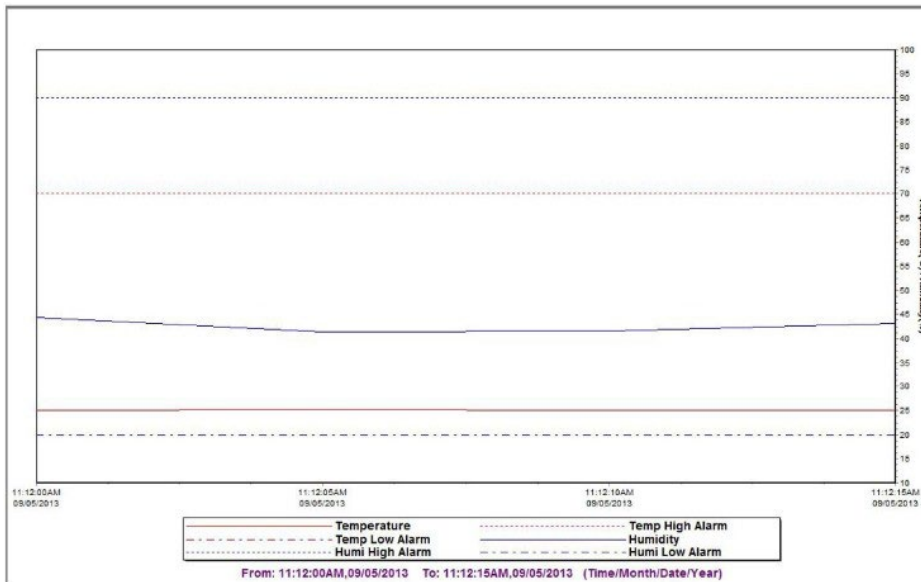

A	B	C	D	E	F	G
1	Product Name:Temp & RH Data Logger						
2	Description:Logger Record Data File.						
3	Date & Time format:Time/Month/Date/Year						
4	Start Date&Time:11:12:00AM 09/05/2013						
5	End Date&Time:11:12:15AM 09/05/2013						
6	Interval:5 seconds						
7	Record Count:4						
8	Temp Alarm High:70 °C						
9	Temp Alarm Low:20 °C						
10	Humi Alarm High:90 %						
11	Humi Alarm Low:20 %						
12							
13	no	time	date	temp	talarm	humi	halarm
14		1	11:12:00AM	09/05/2013	25.1	44.3	
15		2	11:12:05AM	09/05/2013	25.2	41.3	
16		3	11:12:10AM	09/05/2013	25.1	41.7	
17		4	11:12:15AM	09/05/2013	25.1	43.2	
18							
19